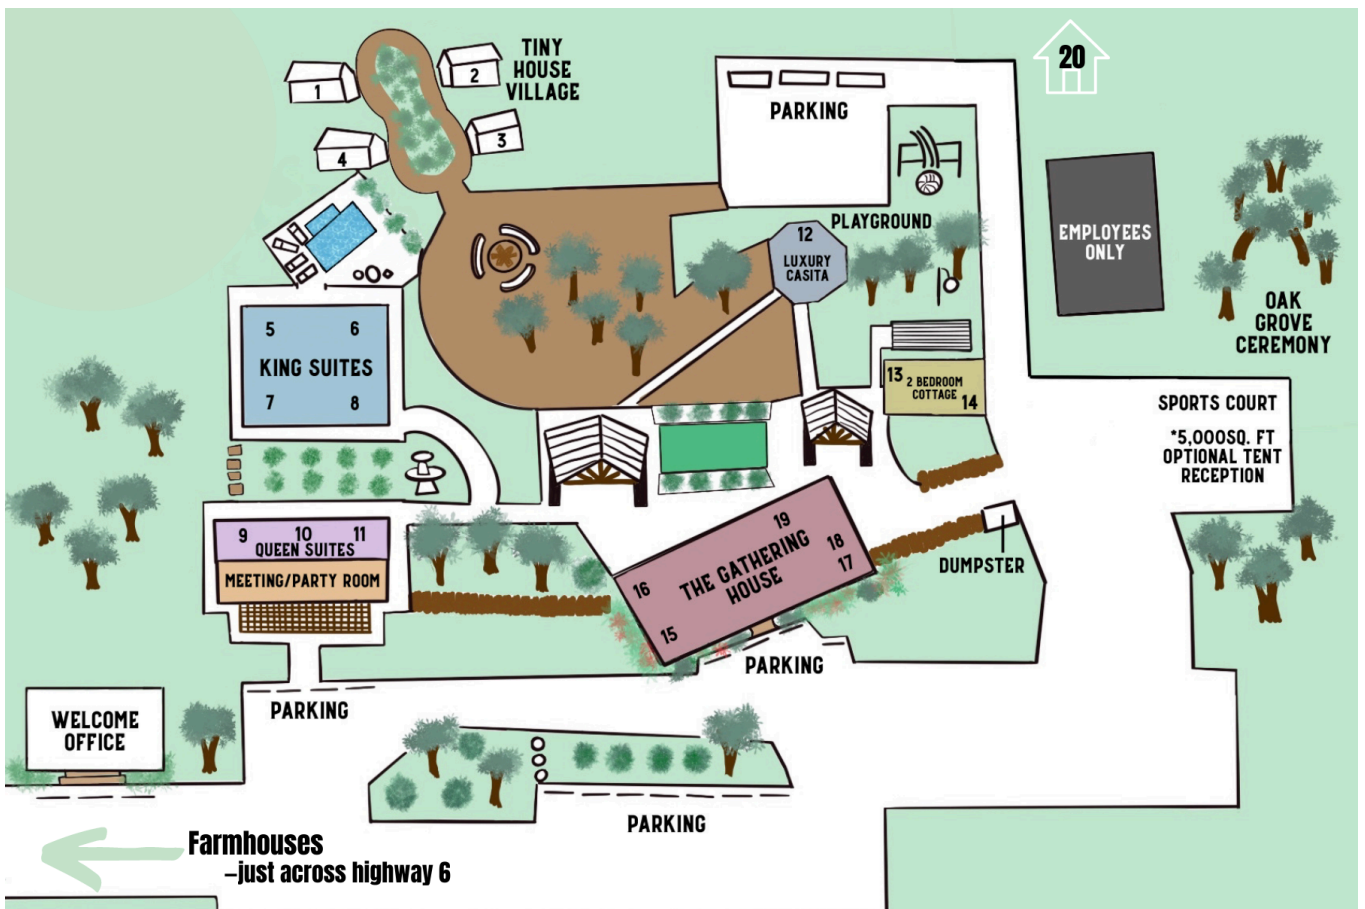

LODGING INCLUDED IN MAIN PACKAGE

Tiny House 1	1 queen bed, twin bed w/ twin trundle, full bath w/ shower
Tiny House 2	1 queen bed, twin bed w/ twin trundle, full bath w/ shower
Tiny House 3	1 queen bed, twin bed w/ twin trundle, full bath w/ shower
Tiny House 4	1 queen bed, twin bed w/ twin trundle, full bath w/ shower

King Suite 5	1 king bed, queen sofa bed, full bath w/ shower
King Suite 6	1 king bed, queen sofa bed, full bath w/ shower
King Suite 7	1 king bed, queen sofa bed, full bath w/ shower
King Suite 8	1 king bed, queen sofa bed, full bath w/ shower

Queen Suite 9	1 queen bed, full bath w/ shower
Queen Suite 10	1 queen bed, full bath w/ shower
Queen Suite 11	1 queen bed, full bath w/ shower
Luxury Casita 12	1 king bed, dressing room, handicap accessible, walk-in shower

Two Bedroom Cottage

Bedroom 13	1 king bed, twin day bed, full bath w/ shower/tub
Bedroom 14	1 king bed, full Murphy bed, walk-in shower, tub, handicap accessible

Gathering House

Bedroom 15	2 queen beds, detached full bath w/ shower/tub
Bedroom 16	1 king bed, full bath w/ shower/tub (bath door also opens to living room)
Bedroom 17	1 king bed, 2 twin beds, private full bath w/shower
Bedroom 18	4 full beds, half bath (upstairs)
Bedroom 19	2 queen beds, private full bath w/ shower/tub

**Continue to the next page for Additional Lodging Options.